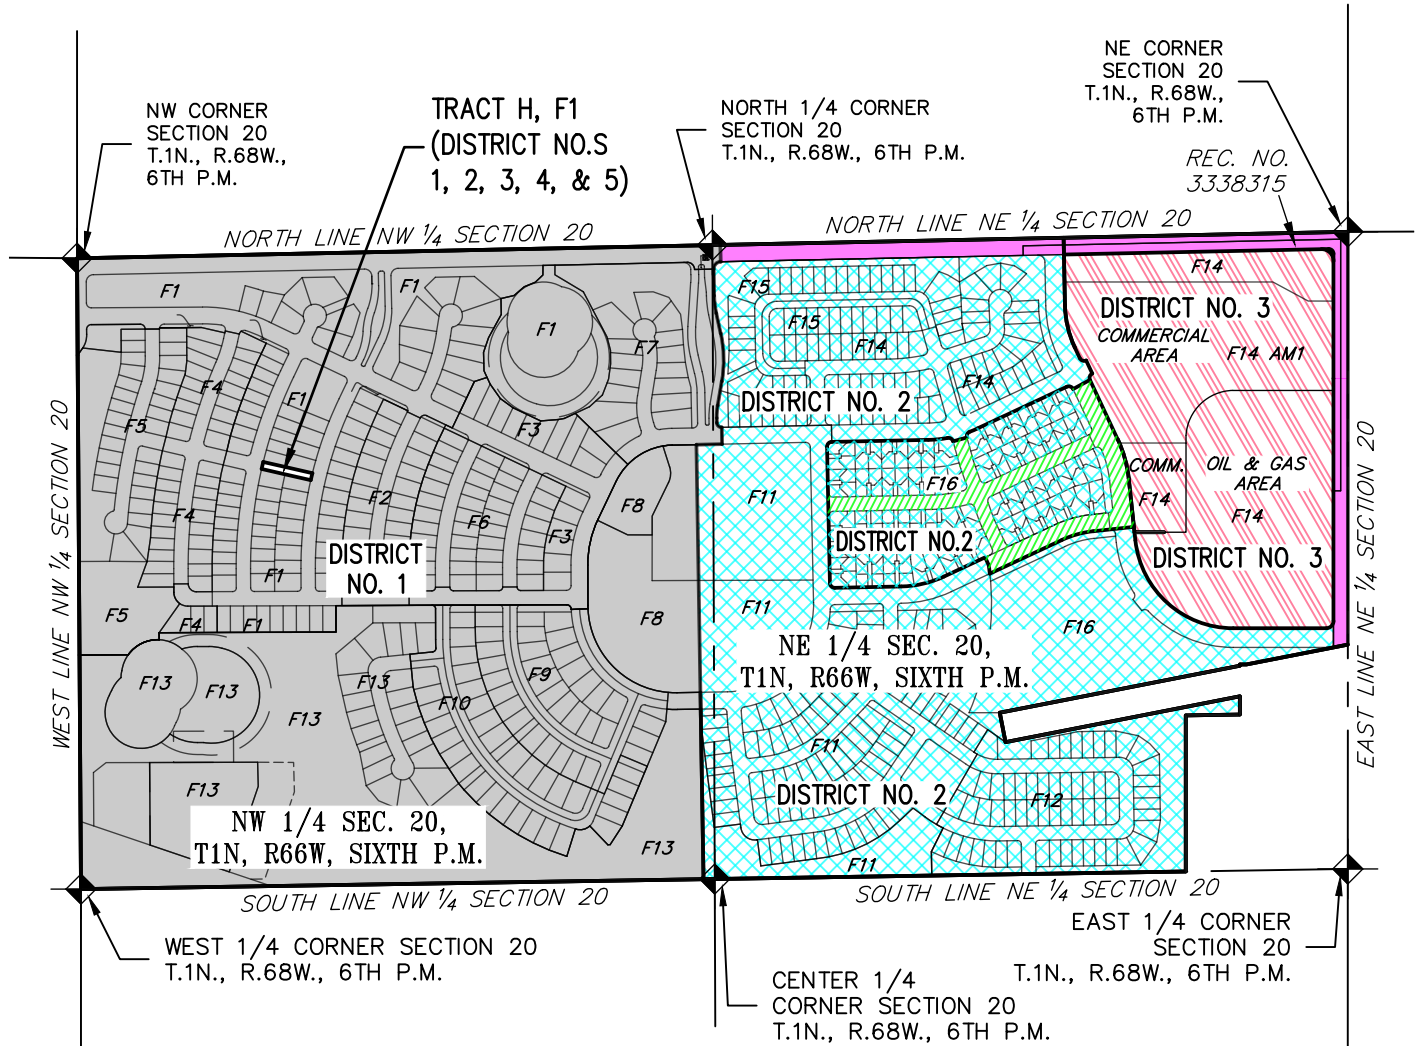

ERIE HIGHLANDS METRO. DISTRICT MAP

TOWN OF ERIE, WELD COUNTY, COLORADO

PATH: v:\19318-25\DWG
 DWG NAME: OVERALL DISTRICT MAP (2022)
 DWG: TP CHK: DSB
 DATE: 2022/06/21
 SCALE: 1" = 800'

AZTEC
 CONSULTANTS, INC.